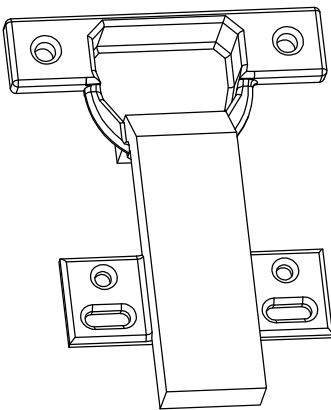

Assembly Manual

Vanity Cabinet

VB24
VB27

14X

4X

12X

46X

4X

14X

8X

4X

2X

2X

4X

1X

step 1